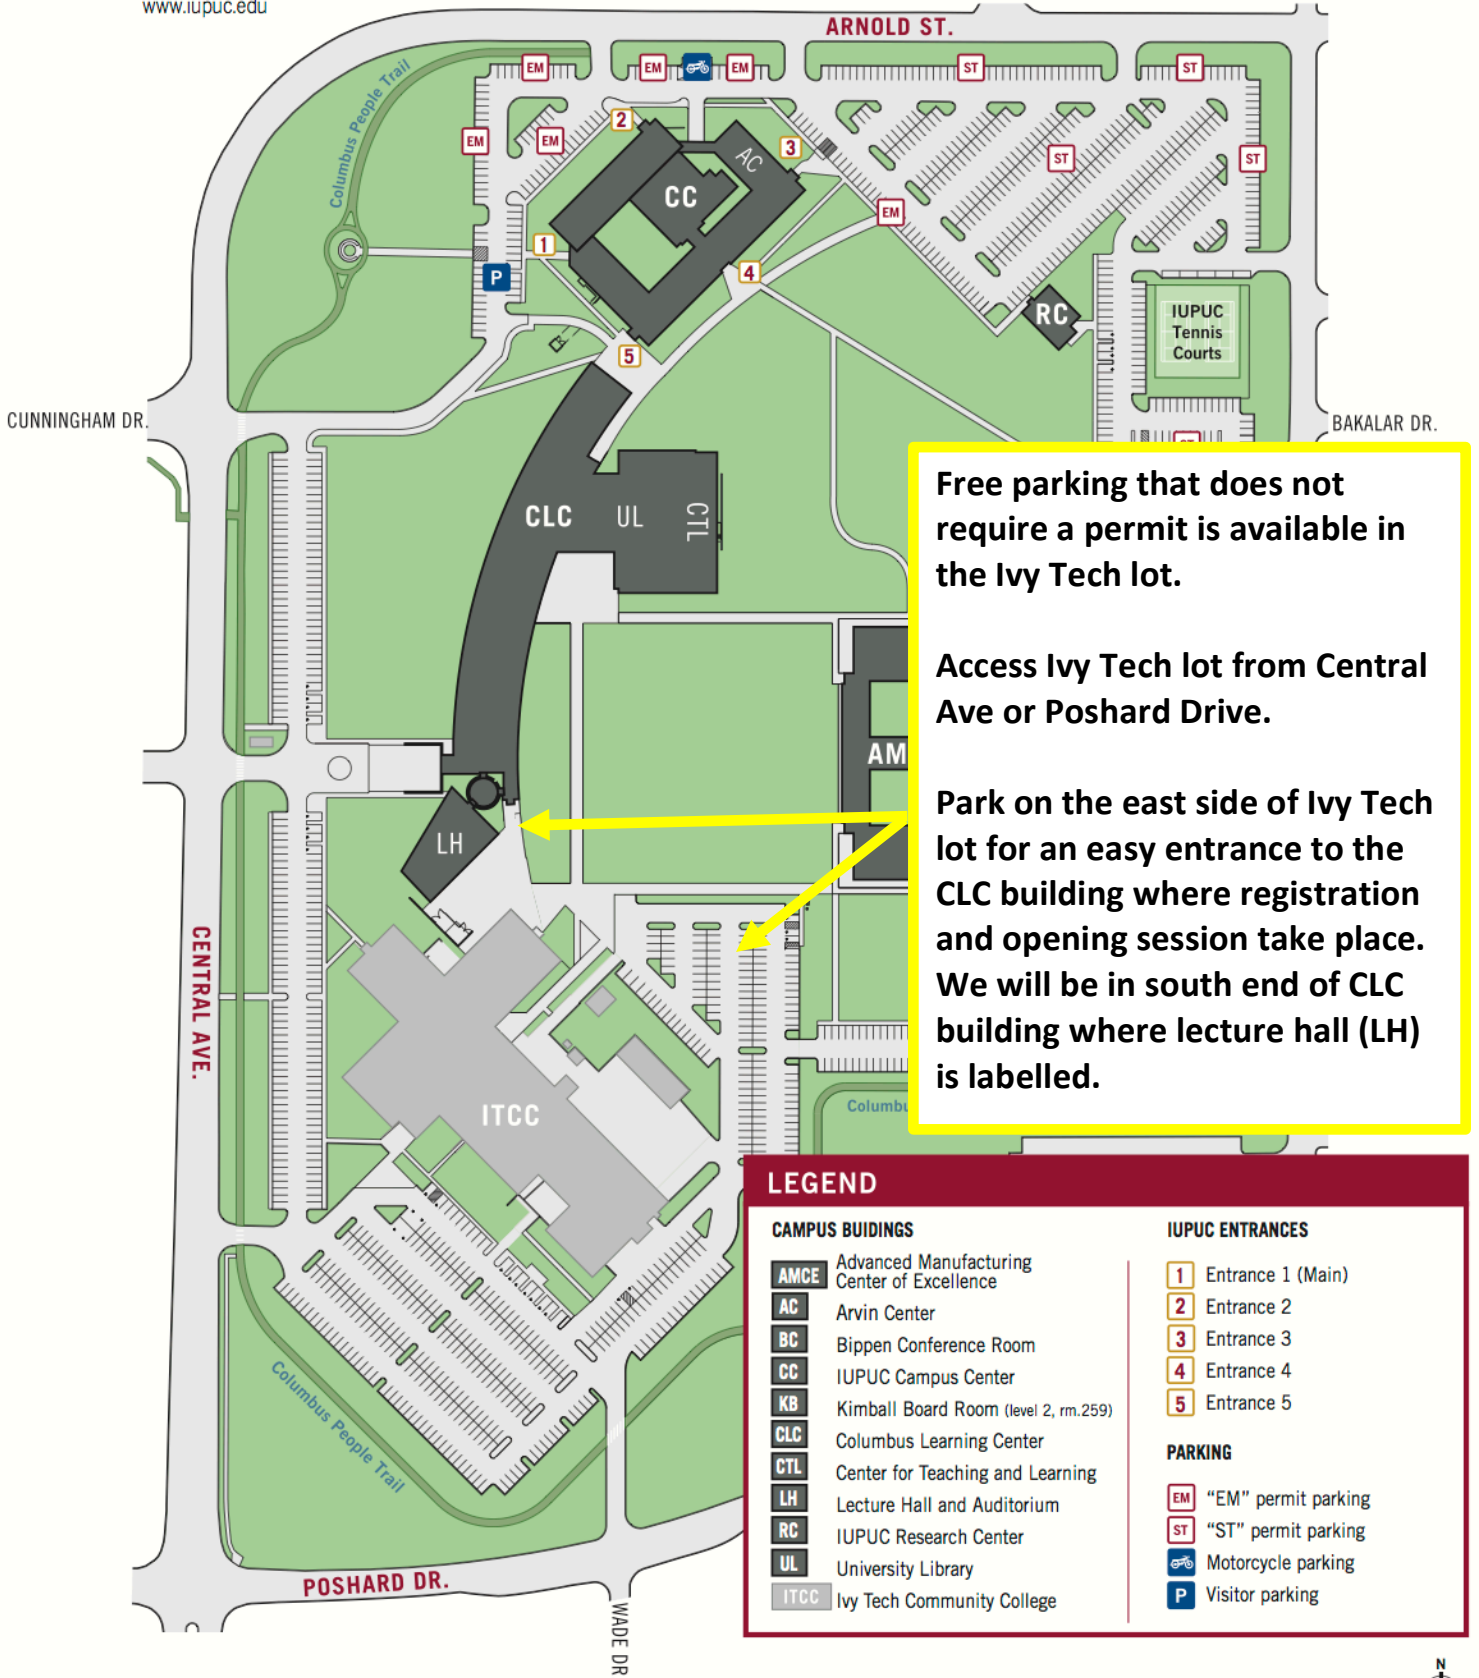

IUPUC

4601 Central Avenue
Columbus, IN 47203

www.iupuc.edu

PARKING INFORMATION FOR IPE DAY – APRIL 9, 2018

National Guard Armory

Columbus Municipal Airport →
passenger terminal & tower

Free parking that does not require a permit is available in the Ivy Tech lot.

Access Ivy Tech lot from Central Ave or Poshard Drive.

Park on the east side of Ivy Tech lot for an easy entrance to the CLC building where registration and opening session take place. We will be in south end of CLC building where lecture hall (LH) is labelled.

LEGEND

CAMPUS BUILDINGS

AMCE	Advanced Manufacturing Center of Excellence
AC	Arvin Center
BC	Bippen Conference Room
CC	IUPUC Campus Center
KB	Kimball Board Room (level 2, rm.259)
CLC	Columbus Learning Center
CTL	Center for Teaching and Learning
LH	Lecture Hall and Auditorium
RC	IUPUC Research Center
UL	University Library
ITCC	Ivy Tech Community College

IUPUC ENTRANCES

1	Entrance 1 (Main)
2	Entrance 2
3	Entrance 3
4	Entrance 4
5	Entrance 5

PARKING

EM	"EM" permit parking
ST	"ST" permit parking
Motorcycle icon	Motorcycle parking
P	Visitor parking

not to scale